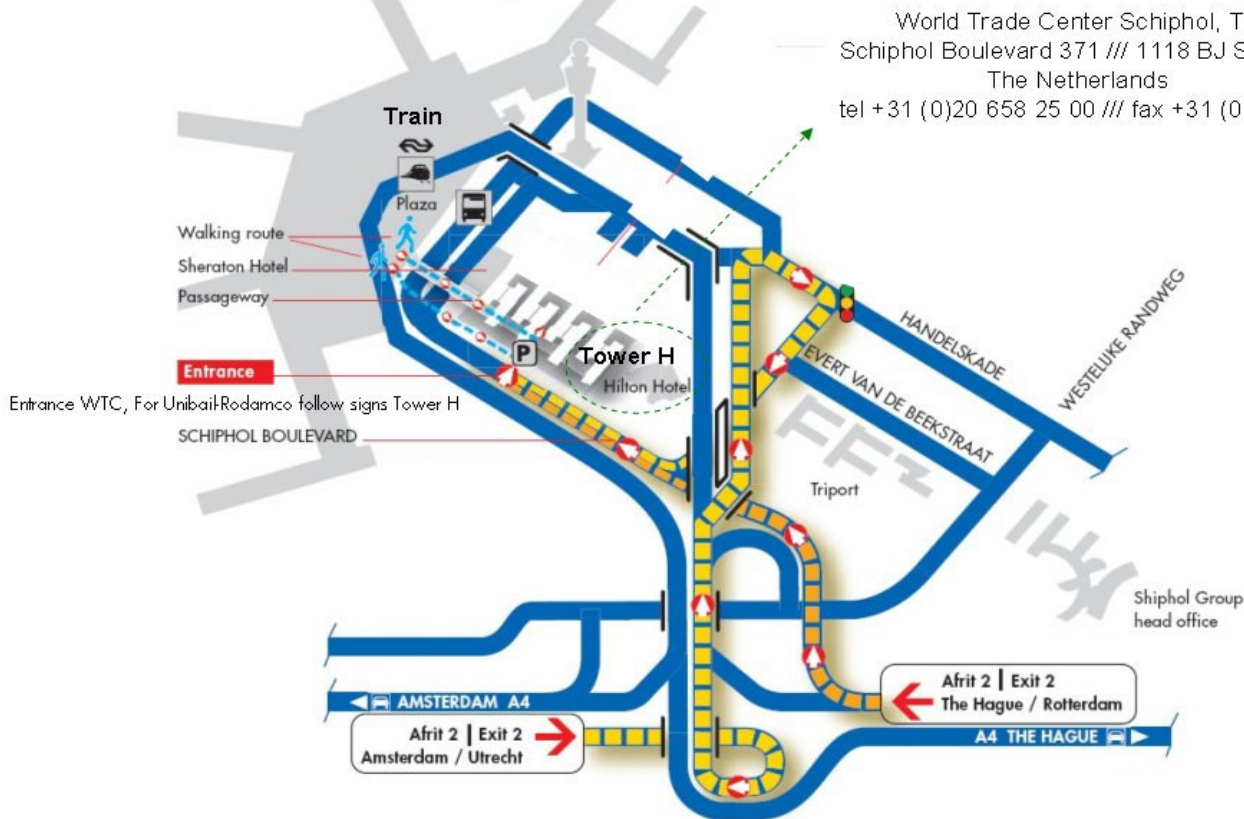

Route description...

World Trade Center Schiphol, Tower H
 Schiphol Boulevard 371 /// 1118 BJ Schiphol
 The Netherlands
 tel +31 (0)20 658 25 00 /// fax +31 (0)20 658 25 01

From Amsterdam/ Utrecht :

- Driving on the motorway A4, follow exit 2- Schiphol
- Turn right at the end of this exit
- Turn right again after the traffic lights
- Turn right again at the end of this road
- This is Schiphol Boulevard
- You can park your car in the parking of WTC Schiphol

Public Transportation

Schiphol has a direct connection with major towns and villages by means of frequent local bus- and train services. Cities such as Amsterdam, Rotterdam, The Hague have a direct train connection with Schiphol airport. Coming from Utrecht, Nijmegen and Eindhoven, changing trains at Duivendrecht station (near Amsterdam) is necessary. For train information: www.ns.nl

From The Hague/ Rotterdam

- Driving on the motorway A4, follow exit 2- Schiphol
- Turn right at the fork
- Drive straight on at the traffic lights
- This is Schiphol Boulevard
- You can park your car in the parking of WTC Schiphol

From Schiphol Plaza (see walking route)

Covered passageway: From Schiphol Plaza take the escalator up to the passageway. Follow the signs WTC Schiphol Airport. Or outside : Leave Schiphol Plaza. Cross over bus station to Sheraton Hotel. Walk along Schiphol Boulevard. The Entrance of WTC Schiphol Airport is located adjacent to the hotel. To Unibail-Rodamco follow signs of Tower H.